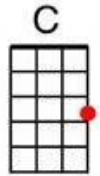

I'm Gonna Be 500 Miles

Count 1 2 3 4 {BPM 120 Straight}

Intro: [C5] //// ///

When I [C]wake up, well I know I'm gonna be, I'm gonna [F]be the man who [G7]wakes up next to [C]you
 When I go out, yeah I know I'm gonna be, I'm gonna [F]be the man who [G7]goes along with [C]you
 If I get drunk, well I know I'm gonna be, I'm gonna [F]be the man who [G7]gets drunk next to [C]you
 And if I haver, yeah I know I'm gonna be, I'm gonna [F]be the man who's [G7]havering to [C]you

Chorus:

[C]But I would walk 500 miles, and [F]I would walk [G7]500 more.
 Just to [C]be the man who walked a 1,000 [F]miles to fall down [G7]at your door.

When I'm [C]working, yes I know I'm gonna be, I'm gonna [F]be the man who
 [G7]working hard for [C]you And when the money comes in for the work I do, I'll pass
 [F]almost every [G7]penny on to [C]you
 When I come home, (when I come home), well I know I'm gonna be,
 I'm gonna [F]be the man who [G7]comes back home to [C]you And
 if I grow old, (if I grow old), well I know I'm gonna be,
 I'm gonna [F]be the man who's [G7]growing old with [C]you

Chorus then:

Dada [C]da da (dada da da), Dada da da (dada da da)
 Da da [F]dun diddle un diddle [G7]un diddle da da [C]da {x2}

When I'm [C]lonely, well I know I'm gonna be, I'm gonna [F]be the man who's [G7]lonely without
 [C]you And when I'm dreaming, well I know I'm gonna dream,
 I'm gonna [F]dream about the [G7]time when I'm with [C]you
 When I go out, (when I go out), well I know I'm gonna be,
 I'm gonna [F]be the man who [G7]goes along with [C]you
 And when I come home, (when I come home), yes I know I'm gonna be, I'm gonna [F]be the man
 who's [G7]comes back home with [Am]you
 I'm gonna [F]be the man who's [G7]coming home {NC 1, 2 } with [C5]you {1 2 3 4, 1 2 3 4}
 {Crescendo.....}