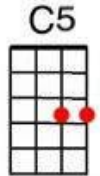

I'm Gonna Be 500 Miles

Count 1 2 3 4 {BPM 120 Straight}

Intro: [C5] //// ///

When I [C]wake up, well I know I'm gonna be, I'm gonna [F]be the man who [G7]wakes up next to [C]you
 When I go out, yeah I know I'm gonna be, I'm gonna [F]be the man who [G7]goes along with [C]you
 If I get drunk, well I know I'm gonna be, I'm gonna [F]be the man who [G7]gets drunk next to [C]you
 And if I haver, yeah I know I'm gonna be, I'm gonna [F]be the man who's [G7]havering to [C]you

Chorus:

[C]But I would walk 500 miles, and [F]I would walk [G7]500 more.
 Just to [C]be the man who walked a 1,000 [F]miles to fall down [G7]at your door.

When I'm [C]working, yes I know I'm gonna be, I'm gonna [F]be the man who
 [G7]working hard for [C]you And when the money comes in for the work I do, I'll pass
 [F]almost every [G7]penny on to [C]you
 When I come home, (when I come home), well I know I'm gonna be,
 I'm gonna [F]be the man who [G7]comes back home to [C]you And
 if I grow old, (if I grow old), well I know I'm gonna be,
 I'm gonna [F]be the man who's [G7]growing old with [C]you

Chorus then:

Dada [C]da da (dada da da), Dada da da (dada da da)
 Da da [F]dun diddle un diddle [G7]un diddle da da [C]da {x2}

When I'm [C]lonely, well I know I'm gonna be, I'm gonna [F]be the man who's [G7]lonely without
 [C]you And when I'm dreaming, well I know I'm gonna dream,
 I'm gonna [F]dream about the [G7]time when I'm with [C]you
 When I go out, (when I go out), well I know I'm gonna be,
 I'm gonna [F]be the man who [G7]goes along with [C]you
 And when I come home, (when I come home), yes I know I'm gonna be, I'm gonna [F]be the man
 who's [G7]comes back home with [Am]you
 I'm gonna [F]be the man who's [G7]coming home {NC 1, 2 } with [C5]you {1 2 3 4, 1 2 3 4}
 {Crescendo.....}