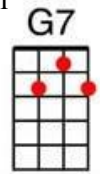

I'm Gonna Be 500 Miles

Count 1 2 3 4 {BPM 120 Straight}

Intro: [C5] //// ///

When I [C]wake up, well I know I'm gonna be, I'm gonna [F]be the man who [G7]wakes up next to [C]you
 When I go out, yeah I know I'm gonna be, I'm gonna [F]be the man who [G7]goes along with [C]you
 If I get drunk, well I know I'm gonna be, I'm gonna [F]be the man who [G7]gets drunk next to [C]you
 And if I haver, yeah I know I'm gonna be, I'm gonna [F]be the man who's [G7]havering to [C]you

Chorus:

[C]But I would walk 500 miles, and [F]I would walk [G7]500 more.
 Just to [C]be the man who walked a 1,000 [F]miles to fall down [G7]at your door.

When I'm [C]working, yes I know I'm gonna be, I'm gonna [F]be the man who
 [G7]working hard for [C]you And when the money comes in for the work I do, I'll pass
 [F]almost every [G7]penny on to [C]you
 When I come home, (when I come home), well I know I'm gonna be,
 I'm gonna [F]be the man who [G7]comes back home to [C]you And
 if I grow old, (if I grow old), well I know I'm gonna be,
 I'm gonna [F]be the man who's [G7]growing old with [C]you

Chorus then:

Dada [C]da da (dada da da), Dada da da (dada da da)
 Da da [F]dun diddle un diddle [G7]un diddle da da [C]da {x2}

When I'm [C]lonely, well I know I'm gonna be, I'm gonna [F]be the man who's [G7]lonely without
 [C]you And when I'm dreaming, well I know I'm gonna dream,
 I'm gonna [F]dream about the [G7]time when I'm with [C]you
 When I go out, (when I go out), well I know I'm gonna be,
 I'm gonna [F]be the man who [G7]goes along with [C]you
 And when I come home, (when I come home), yes I know I'm gonna be, I'm gonna [F]be the man
 who's [G7]comes back home with [Am]you
 I'm gonna [F]be the man who's [G7]coming home {NC 1, 2 } with [C5]you {1 2 3 4, 1 2 3 4}
 {Crescendo.....}