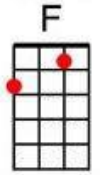

I'm Gonna Be 500 Miles

Count 1 2 3 4 {BPM 120 Straight}

Intro: [C5] //// ///

When I [C]wake up, well I know I'm gonna be, I'm gonna [F]be the man who [G7]wakes up next to [C]you
 When I go out, yeah I know I'm gonna be, I'm gonna [F]be the man who [G7]goes along with [C]you
 If I get drunk, well I know I'm gonna be, I'm gonna [F]be the man who [G7]gets drunk next to [C]you
 And if I haver, yeah I know I'm gonna be, I'm gonna [F]be the man who's [G7]havering to [C]you

Chorus:

[C]But I would walk 500 miles, and [F]I would walk [G7]500 more.
 Just to [C]be the man who walked a 1,000 [F]miles to fall down [G7]at your door.

When I'm [C]working, yes I know I'm gonna be, I'm gonna [F]be the man who
 [G7]working hard for [C]you And when the money comes in for the work I do, I'll pass
 [F]almost every [G7]penny on to [C]you
 When I come home, (when I come home), well I know I'm gonna be,
 I'm gonna [F]be the man who [G7]comes back home to [C]you And
 if I grow old, (if I grow old), well I know I'm gonna be,
 I'm gonna [F]be the man who's [G7]growing old with [C]you

Chorus then:

Dada [C]da da (dada da da), Dada da da (dada da da)
 Da da [F]dun diddle un diddle [G7]un diddle da da [C]da {x2}

When I'm [C]lonely, well I know I'm gonna be, I'm gonna [F]be the man who's [G7]lonely without
 [C]you And when I'm dreaming, well I know I'm gonna dream,
 I'm gonna [F]dream about the [G7]time when I'm with [C]you
 When I go out, (when I go out), well I know I'm gonna be,
 I'm gonna [F]be the man who [G7]goes along with [C]you
 And when I come home, (when I come home), yes I know I'm gonna be, I'm gonna [F]be the man
 who's [G7]comes back home with [Am]you
 I'm gonna [F]be the man who's [G7]coming home {NC 1, 2 } with [C5]you {1 2 3 4, 1 2 3 4}
 {Crescendo.....}